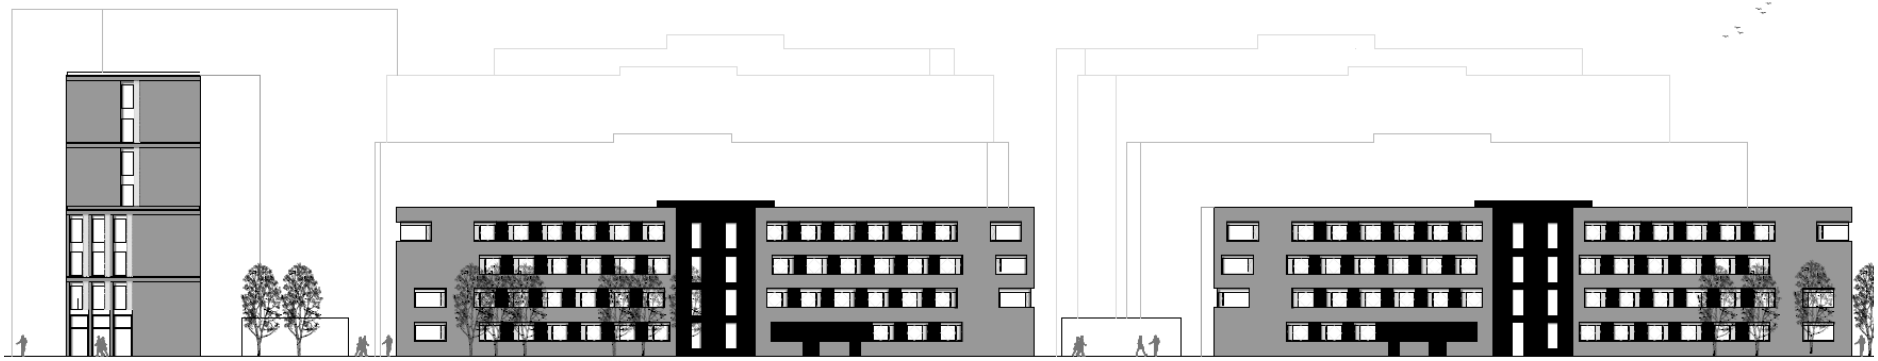

Proposed Elevations

Tritton Road Elevation